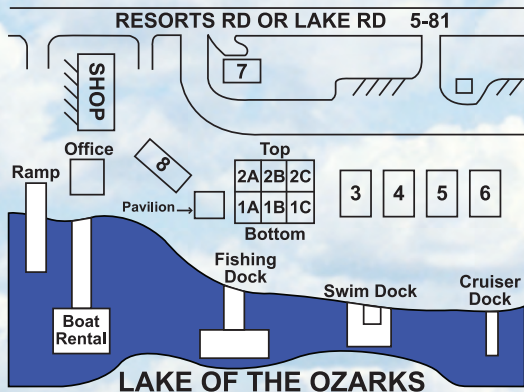

Val-E-Vue Resort is located on the beautiful quiet water of the Big Niangua arm of Lake of the Ozarks, just six miles outside of Camdenton off Hwy 5 North.

- All cabins are lakeside
- On site boat and waverunner rental
- Close to local attractions
- Close to restaurants, wineries, and shopping
- 700 feet of level shoreline
- Fishing dock and gas dock
- Sun and swim dock
- All units have full kitchens
- Individual, private bedrooms
- Fire pit and pavilion

RESORT MAP

Summer Rate Information

Memorial Day - Labor Day
May 22 - Sept. 2, 2014

		WEEKLY	DAILY
2 Bedroom/1 Bath 1B, 1C, 2B, 2C, 3, 4, 6	1-4 Persons	$825.00	$125.00
3 Bedroom 1 Bath 1A, 2A, 5	1-6 Persons	$1025.00	$152.50
2 Bedroom 1.5 Bath Cabin 7	1-4 Persons	$875.00	$136.50
3 Bedroom/2 Bath Washer/Dryer Cabin 8 (Mobile Home)	1-6 Persons	$1090.00	$167.50

Off Season Rates

Jan. 1 - May 21 & Sept. 3 - Dec. 31, 2014

		WEEKLY	DAILY
2 Bedroom/1 Bath 1B, 1C, 2B, 2C, 3, 4, 6	2 Persons	$475.00	$76.50
2 Bedroom/1.5 Bath Cabin 7 3 Bedroom/1 Bath 1A, 2A, 5	2 Persons	$525.00	$81.50
3 Bedroom/2 Bath Washer/Dryer Cabin 8 (Mobile Home)	2 Persons	$600.00	$90.00

Mid Season Rates

May 28 - June 12 & Aug. 11 - Aug. 28, 2014

		WEEKLY	DAILY
3 Bedroom 1 Bath 1A, 2A, 5	1-6 Persons	$830.00	$125.00
2 Bedroom/1 Bath 1B, 1C, 2B, 2C, 3, 4, 6	1-4 Persons	$650.00	$100.00
2 Bedroom 1.5 Bath Cabin 7	1-4 Persons	$760.00	$115.00
3 Bedroom/2 Bath Washer/Dryer Cabin 8 (Mobile Home)	1-6 Persons	$940.00	$140.00

CK-IN TIME 4:00 PM
CK-OUT TIME 10:00 AM